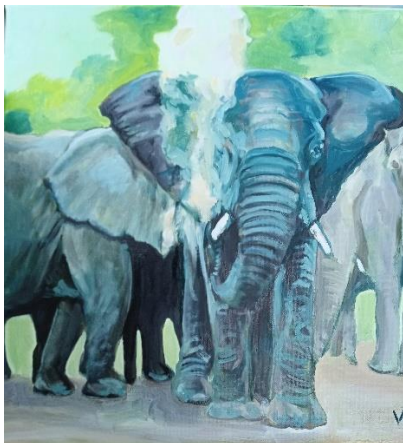

Oil on canvas 40x40 (sq) 2024

**Langstone Bridge in Winter £50**

Oil on canvas 50x40 (l) 2017

**Elephant herd and dust £65**

Oil on canvas 40x40 square 2024

**Langstone Bridge in blue £25**

Oil on canvas 30x24 (l) 2023

**Harbour tree with wheatfield £25**

Oil on canvas 40x30 (l) 2023

**Langstone Bridge in Summer £55**

Oil on board framed 2017 40x30

Measurements in cm

(l) – landscape; (p) – portrait (sq) - square

Oils should not be varnished before six months after purchase