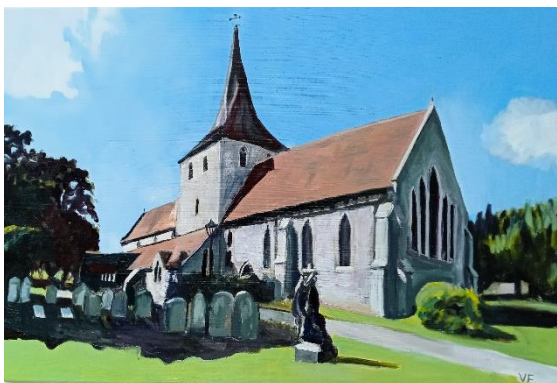

**Sun on sea £20**

Oil on canvas 23x30 (p) 2023

**St Mary's Church Hayling £65**

Oil on canvas 38x30 (l) 2016

**Black barn landscape £40**

Oil on canvas 24x18 (l) 2023

Measurements in cm

(l) – landscape; (p) – portrait (sq) - square