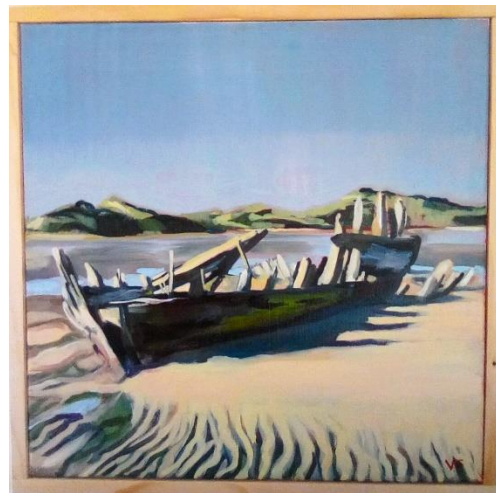

**Harbour tree with wheatfield £25**

Oil on canvas 40x30 (l) 2023

**Langstone Bridge in Summer £55**

Oil on board framed 2017 40x30

Measurements in cm

(l) – landscape; (p) – portrait (sq) - square

Oils should not be varnished before six months after purchase

**Harbour tree with storm £25**

Oil on canvas 30x25 (l) 2023

**Hayling sunset £25**

Oil on canvas 30x22 (l) 2023

**Harbour tree from sea £25**

Oil on canvas 30x20 (l) 2023

**Boat at Crow Point £95**

Oil on canvas 40x40 2024

**Harbour tree NFS**

Oil on canvas 25x30 (l) 2023

**Rocks and sea Devon £55**

Oil on canvas 50x40 (l) 2024

Measurements in cm

(l) – landscape; (p) – portrait (sq) - square

Oils should not be varnished before six months after purchase